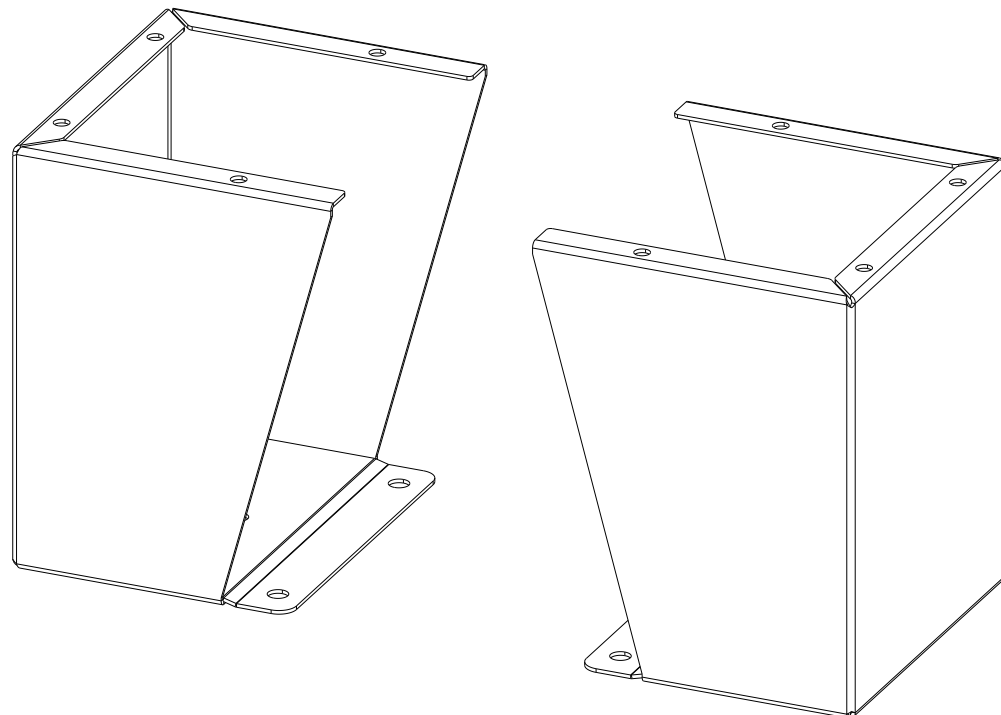

SAGINAW CONTROL & ENGINEERING

SCE-FK1210 = SCE-09 GRAY

SCE-FK1210LG = RAL 7035

SCE-FK1210 ISOMETRIC VIEW