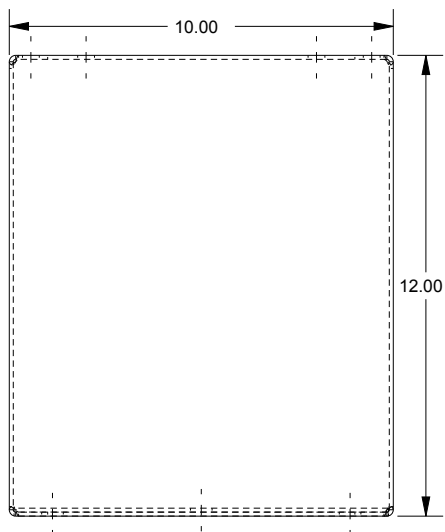

SAGINAW CONTROL & ENGINEERING

SCE-FK1210 = SCE-09 GRAY

SCE-FK1210LG = RAL 7035

SCE-FK1210 ISOMETRIC VIEW