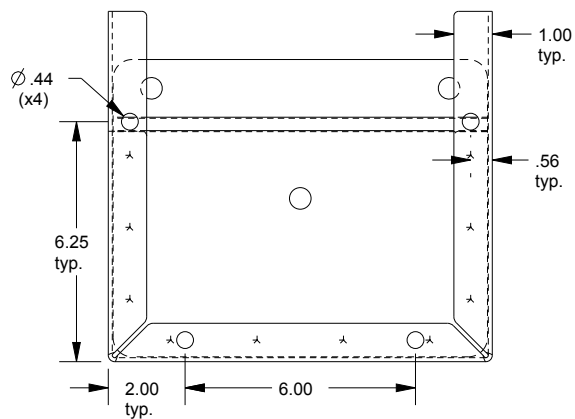

SAGINAW CONTROL & ENGINEERING

SCE-FK1210 = SCE-09 GRAY

SCE-FK1210LG = RAL 7035

SCE-FK1210 ISOMETRIC VIEW