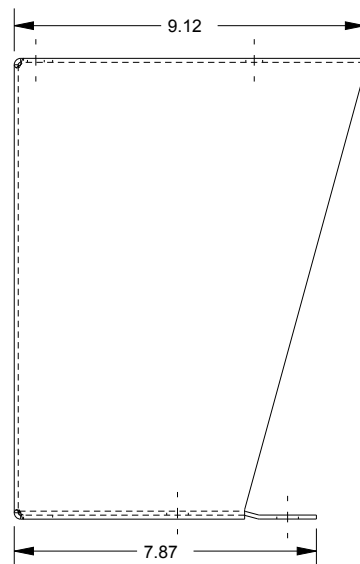

SAGINAW CONTROL & ENGINEERING

SCE-FK1210 = SCE-09 GRAY

SCE-FK1210LG = RAL 7035

SCE-FK1210 ISOMETRIC VIEW