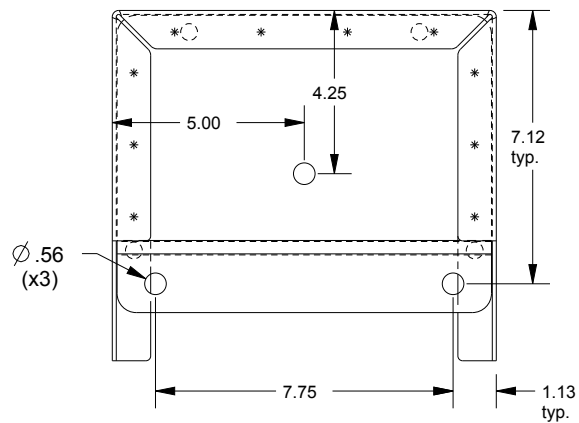

SAGINAW CONTROL & ENGINEERING

SCE-FK1210 = SCE-09 GRAY

SCE-FK1210LG = RAL 7035

SCE-FK1210 ISOMETRIC VIEW